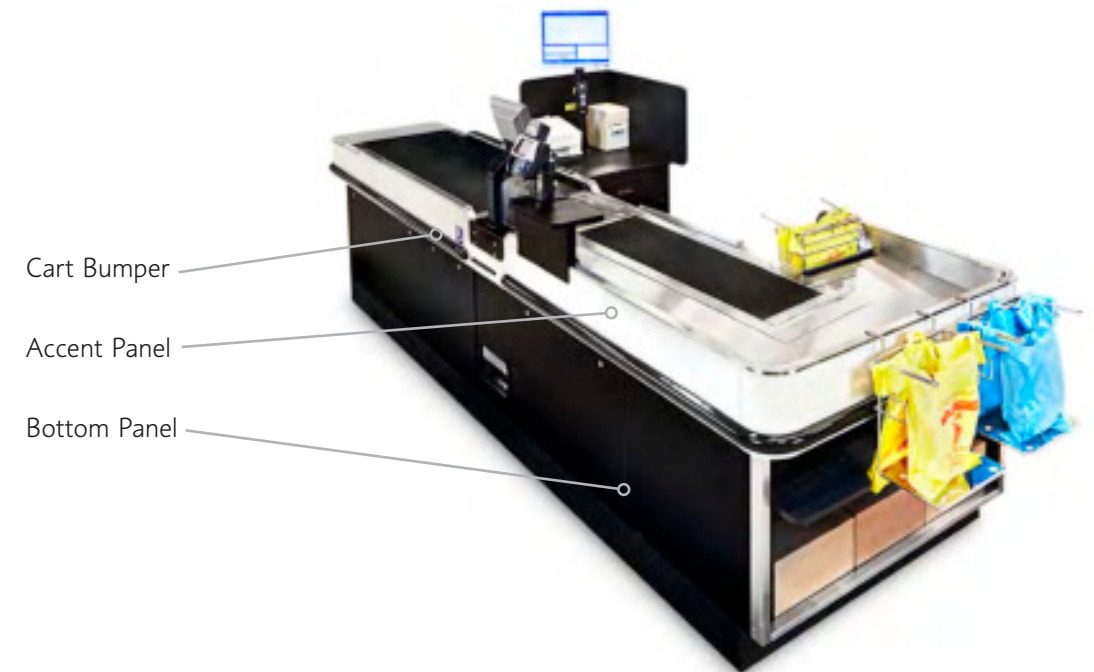

Black Pearl Splatter 032

Iron Kettle Black S028

STANDARD **LAMINATE** COLORS

Fleece D436-60

Khaki Brown D50-60

Fashion Gray D381-60

Black 1595-60

FLEXIBLE BUMPER COLORS